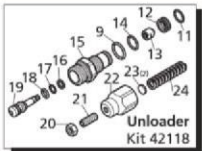

Parts Breakdown

RMV 3400 RPM

Repair Kits

Description	Qty	Qty	Pos	Code	Description	Qty
			57	2841050	Ring	1
			58	2840890	O-Ring ø 14x2	2
			59	1683500	Oil seal	3
				2840840	Plug	1
			60	480650	Washer	1
			61	TPP1401/4A	Thermal relief valve	1
			62	1060100	Ball	1
			63	2840440	Seat	1
			64	2840450	Spring	1
			65	2841520	O-Ring ø 13.5x1.8	3
			66	3400650	Plug	1
			67	480650	Washer	1
			68	2849284	Complete head assembly	1
			69	2840840	Plug (EZ start pump only)	1
			70	480650	Washer (EZ start pump only)	1
			71	2840441	Seat (EZ start pump only)	1
			72	2840450	Spring (EZ start pump only)	1
			73	1060100	Ball (EZ start pump only)	1
				AR64545	Oil	1
					OIL CAPACITY - 2.2 OZ	

46

16	2760210	Ring 1	1			
17	660190	O-Ring ø 6.07x1.78 1 18	1	2260100	O-Ring ø 6.02x2.62 1	
						2841380 Fitting (221 in/lbs)■ 1
19	2841140	Piston 1	1			
20	1060120	Nut M6 1	1	2841120	Fitting (221 in/lbs)□∇●1	
21	392840	Screw M6x16 1	1	48	2840060 Spring 3	
22	2760480	Insert 1	1			
23	1980220	Wobble plate 2	2	49	2840040 Piston ø 12 ∇○3	
24	2760410	Spring 1	1		2840530 Piston ø 12 ■□●3	
				50	2840050 Lock 3	
25	2200141	Water seal ∇○3	3	51	1980130 Fifth wheel 1	
	2200141	Water seal □●6	6	52	1980250 Fifth wheel 1	
26	770260	O-Ring ø 23.52x1.78 3	3	53	1980240 Fifth wheel 1	
	770590	O-Ring ø 21.95x1.78 ●3	3			
27	2840561	Bushing ø 12 3	3			
	2840550	Bushing ø 12 ●3	3		2840050 Wobble plate ■1	
28	2840540	Bushing ø 12 3	3			
	2840561	Bushing ∇3	3	54	2840900 Wobble plate ○1	
Pos	Code	Description	QTY	Code	Description	QTY
30	2840230	Pump body 1	1	2840730	Wobble plate □●1 55	
31	480560	O-Ring ø 6.75x1.78 1	1	161060	Bearing 1	
32	2840710	Plug 1	1			