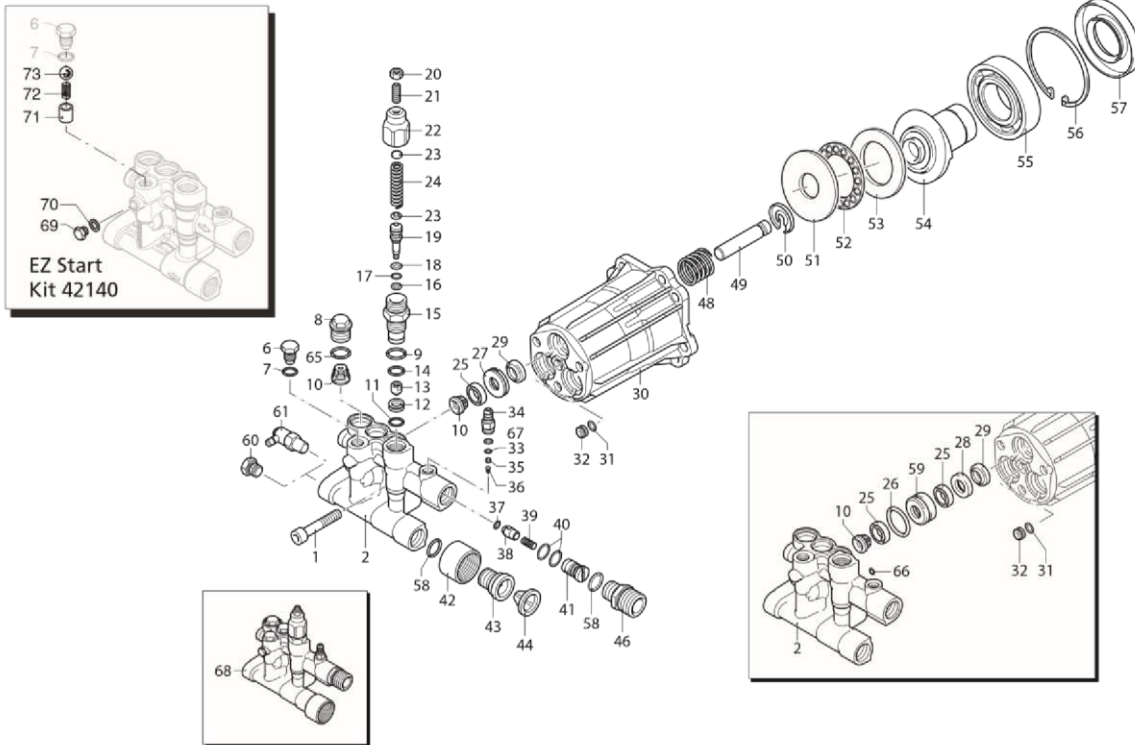

Parts Breakdown

RMV 3400 RPM

Repair Kits

Description	Qty	Qty	Pos	Code	Description	Qty
			57	2841050	Ring	1
			58	2840890	O-Ring ø 14x2	2
			59	1683500	Oil seal	3
				2840840	Plug	1
			60	480650	Washer	1
			61	TPP1401/4A	Thermal relief valve	1
			62	1060100	Ball	1
			63	2840440	Seat	1
			64	2840450	Spring	1
			65	2841520	O-Ring ø 13.5x1.8	3
			66	3400650	Plug	1
			67	480650	Washer	1
			68	2849284	Complete head assembly	1
			69	2840840	Plug (EZ start pump only)	1
			70	480650	Washer (EZ start pump only)	1
			71	2840441	Seat (EZ start pump only)	1
			72	2840450	Spring (EZ start pump only)	1
			73	1060100	Ball (EZ start pump only)	1
				AR64545	Oil	1
					OIL CAPACITY - 2.2 OZ	

46

16	2760210	Ring 1	1			
17	660190	O-Ring ø 6.07x1.78 1 18	1	2260100	O-Ring ø 6.02x2.62 1	
						2841380 Fitting (221 in/lbs)■ 1
19	2841140	Piston 1	1			
20	1060120	Nut M6 1	1	2841120	Fitting (221 in/lbs)□∇●1	
21	392840	Screw M6x16 1	1	48	2840060 Spring 3	
22	2760480	Insert 1	1			
23	1980220	Wobble plate 2	2	49	2840040 Piston ø 12 ∇○3	
24	2760410	Spring 1	1		2840530 Piston ø 12 ■□●3	
				50	2840050 Lock 3	
25	2200141	Water seal ∇○3	3	51	1980130 Fifth wheel 1	
	2200141	Water seal □●6	6	52	1980250 Fifth wheel 1	
26	770260	O-Ring ø 23.52x1.78 3	3	53	1980240 Fifth wheel 1	
	770590	O-Ring ø 21.95x1.78 ●3	3			
27	2840561	Bushing ø 12 3	3			
	2840550	Bushing ø 12 ●3	3		2840050 Wobble plate ■1	
28	2840540	Bushing ø 12 3	3			
	2840561	Bushing ∇3	3	54	2840900 Wobble plate ○1	
Pos	Code	Description	QTY	Code	Description	QTY
30	2840230	Pump body 1	1	2840730	Wobble plate □●1 55	
31	480560	O-Ring ø 6.75x1.78 1	1	161060	Bearing 1	
32	2840710	Plug 1	1			