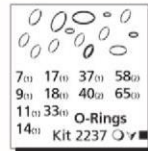

Parts Breakdown

RMV 3400 RPM

Repair Kits

Description	Qty	Qty	Pos	Code	Description	Qty
			57	2841050	Ring	1
			58	2840890	O-Ring ø 14x2	2
			59	1683500	Oil seal	3
				2840840	Plug	1
			60	480650	Washer	1
			61	TPP1401/4A	Thermal relief valve	1
			62	1060100	Ball	1
			63	2840440	Seat	1
			64	2840450	Spring	1
			65	2841520	O-Ring ø 13.5x1.8	3
			66	3400650	Plug	1
			67	480650	Washer	1
			68	2849284	Complete head assembly	1
			69	2840840	Plug (EZ start pump only)	1
			70	480650	Washer (EZ start pump only)	1
			71	2840441	Seat (EZ start pump only)	1
			72	2840450	Spring (EZ start pump only)	1
			73	1060100	Ball (EZ start pump only)	1
				AR64545	Oil	1
					OIL CAPACITY - 2.2 OZ	

46

16	2760210	Ring 1	1			
17	660190	O-Ring ø 6.07x1.78 1 18	1	2260100	O-Ring ø 6.02x2.62 1	
						2841380 Fitting (221 in/lbs)■ 1
19	2841140	Piston 1	1			
20	1060120	Nut M6 1	1	2841120	Fitting (221 in/lbs)□∇●1	
21	392840	Screw M6x16 1	1	48	2840060 Spring 3	
22	2760480	Insert 1	1			
23	1980220	Wobble plate 2	2	49	2840040 Piston ø 12 ∇○3	
24	2760410	Spring 1	1		2840530 Piston ø 12 ■□●3	
				50	2840050 Lock 3	
25	2200141	Water seal ∇○3	3	51	1980130 Fifth wheel 1	
	2200141	Water seal □●6	6	52	1980250 Fifth wheel 1	
26	770260	O-Ring ø 23.52x1.78 3	3	53	1980240 Fifth wheel 1	
	770590	O-Ring ø 21.95x1.78 ●3	3			
27	2840561	Bushing ø 12 3	3			
	2840550	Bushing ø 12 ●3	3		2840050 Wobble plate ■1	
28	2840540	Bushing ø 12 3	3			
	2840561	Bushing ∇3	3	54	2840900 Wobble plate ○1	
Pos	Code	Description	QTY	Code	Description	QTY
30	2840230	Pump body 1	1	2840730	Wobble plate □●1 55	
31	480560	O-Ring ø 6.75x1.78 1	1	161060	Bearing 1	
32	2840710	Plug 1	1			